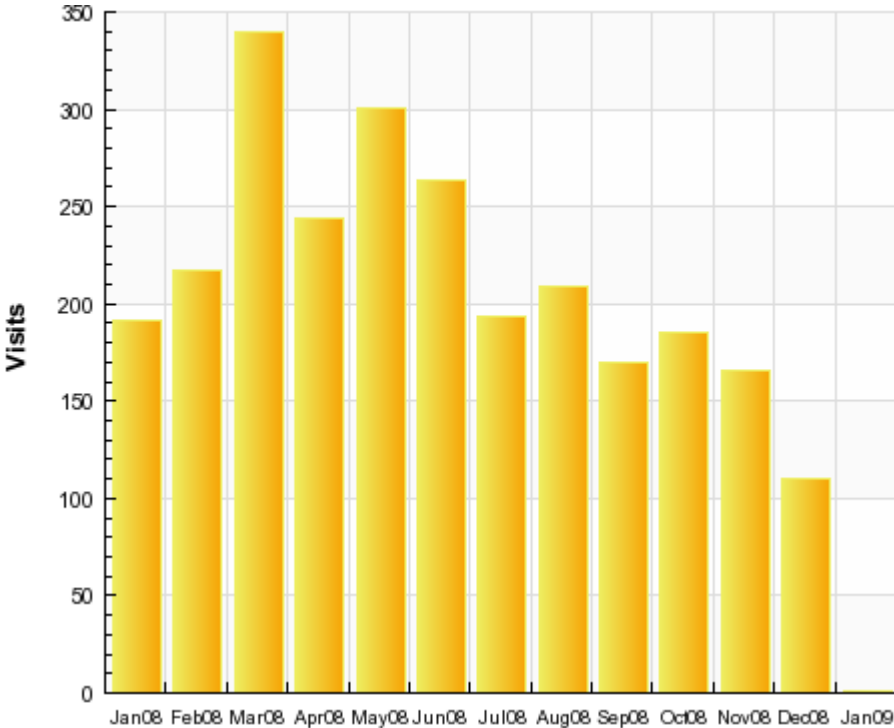

## 2008 PVARC Website Statistics

Month of the Year	Visits
Jan09	1
Dec08	110
Nov08	166
Oct08	185
Sep08	170
Aug08	209
Jul08	194
Jun08	264
May08	301
Apr08	244
Mar08	340
Feb08	217
Jan08	191